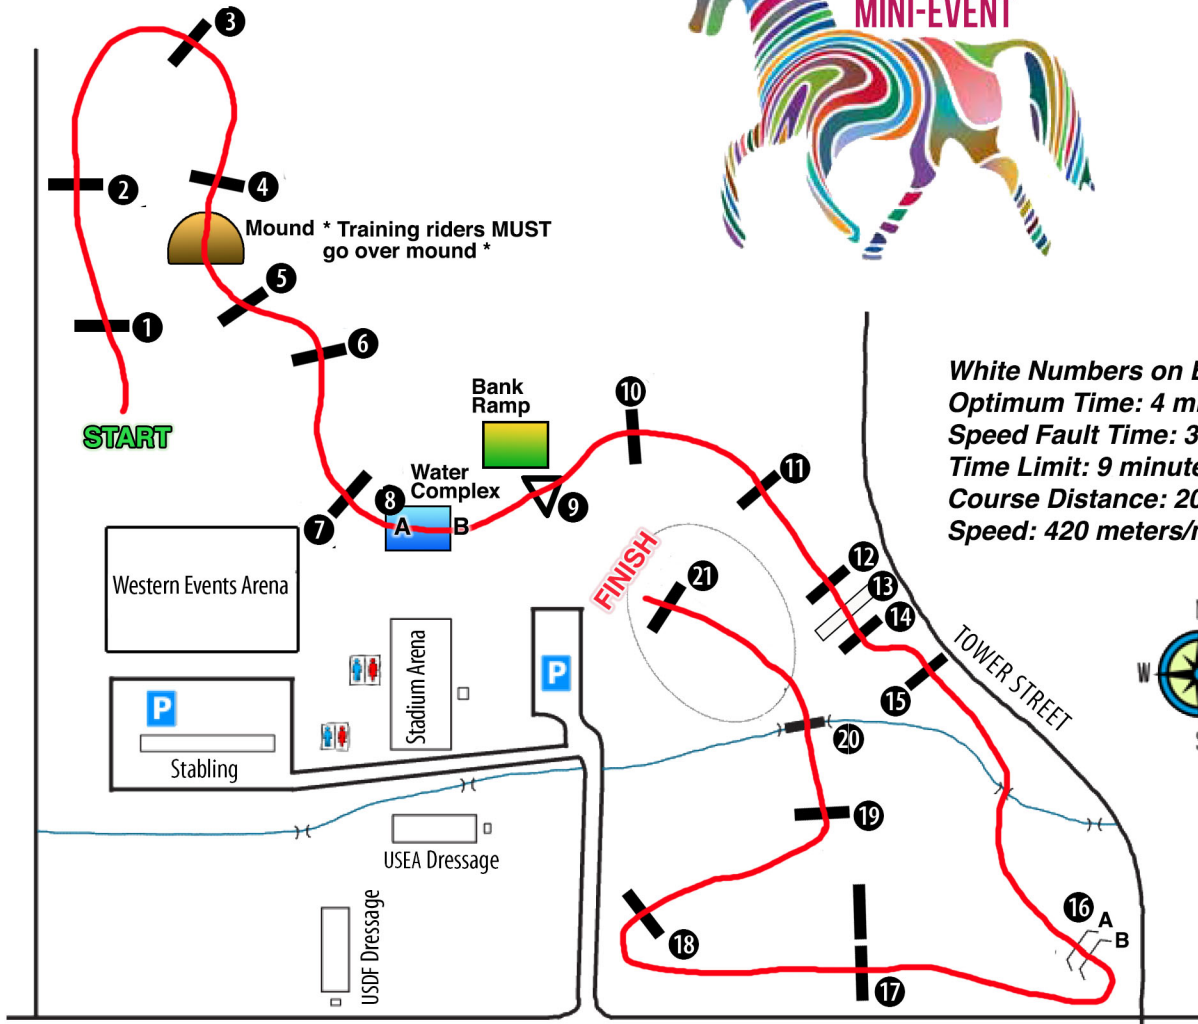

# BIG SKY HORSE PARK

OPERATED BY THE MISSOULA HORSE COUNCIL

## TRAINING XC COURSE

*White Numbers on Black Background.*  
*Optimum Time: 4 minutes, 54 seconds*  
*Speed Fault Time: 3 minutes, 45 seconds*  
*Time Limit: 9 minutes, 20 seconds*  
*Course Distance: 2050 meters*  
*Speed: 420 meters/minute*

- |                  |                  |                   |                    |
|------------------|------------------|-------------------|--------------------|
| ① Ascending Logs | ⑥ Ascending Logs | ⑪ Snapple Barrels | ⑯ Up Bank A / B    |
| ② Ramp           | ⑦ Hanging Log    | ⑫ Stacked Logs    | ⑰ Trakehner        |
| ③ Log            | ⑧ Water A / B    | ⑬ Coffin          | ⑱ Cabin            |
| ④ Quality Supply | ⑨ Kerns Corner   | ⑭ Stacked Logs    | ⑲ Ramp             |
| ⑤ Tiger Trap     | ⑩ Steeple Chase  | ⑮ Palisade        | ⑳ Irrigation Ditch |
|                  |                  |                   | ㉑ Picture Frame    |