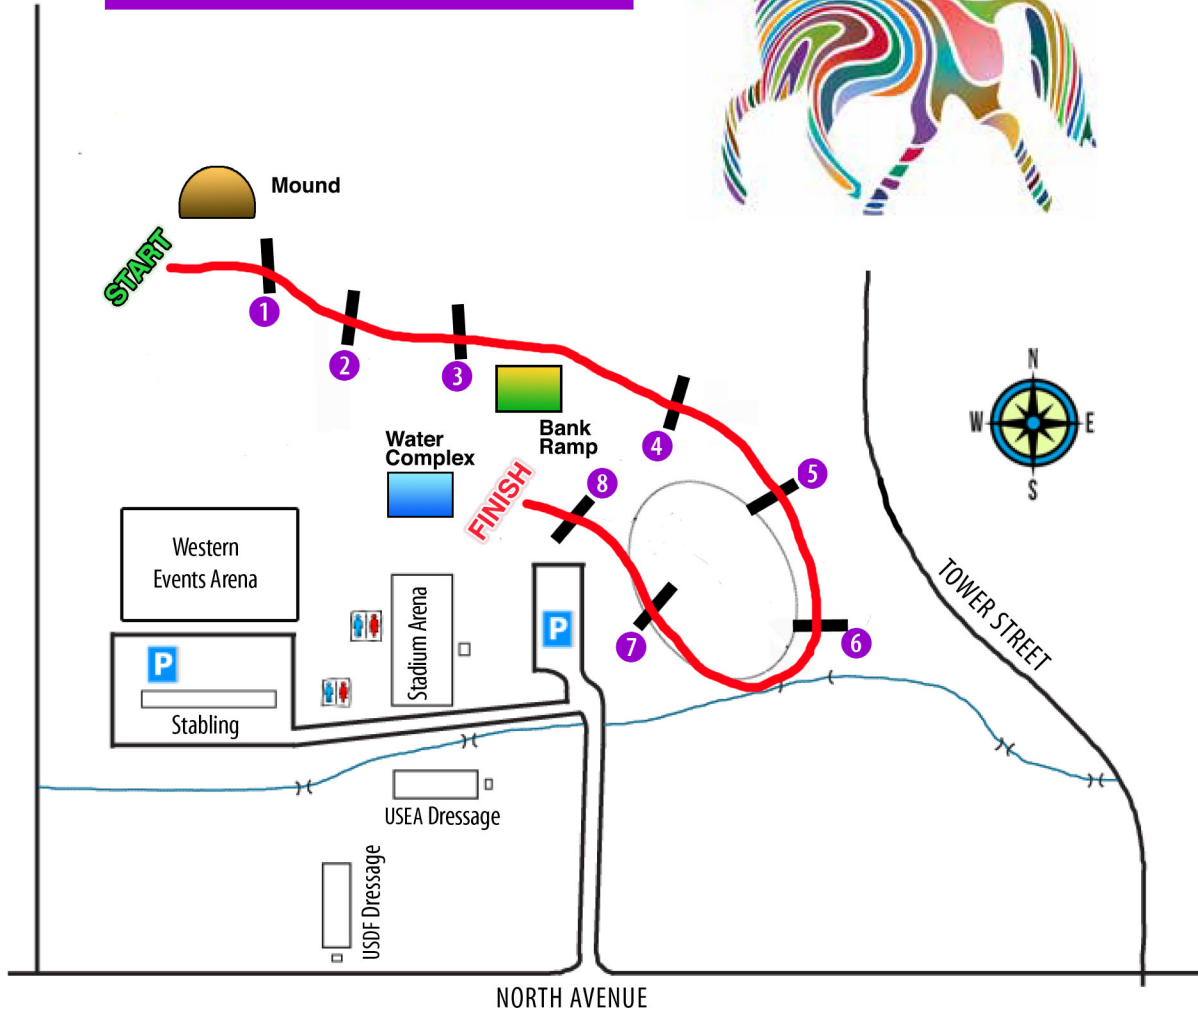

BIG SKY HORSE PARK

OPERATED BY THE MISSOULA HORSE COUNCIL

SMURF XC COURSE

- | | |
|-------|-------------|
| ① Log | ⑤ Log |
| ② Log | ⑥ Log |
| ③ Log | ⑦ Log |
| ④ Log | ⑧ Truck Log |

White numbers on Purple Background.

Optimum Time: 3 minutes, 35 seconds

Speed Fault Time: 2 minutes, 12 seconds

Time Limit: 7 minutes, 0 seconds

Smurf Riders will be timed, but no penalties will be given for going over Opt. Time. There will be Speed faults if riders go too fast! In the event of a TIE, the rider closest to Opt. Time will win.

Course Distance: 675 meters

Speed: 200 meters per minute